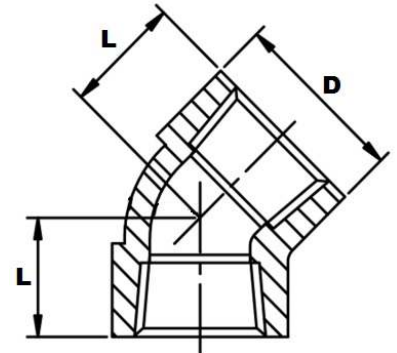

NPT 3000LB 45° Elbow

Part Number	Nominal Pipe Size	Rating	D	L	Weight Kg/Pce
006NPT3KE45	1/8"	3000 PSI	22	17	0.15
008NPT3KE45	1/4"	3000 PSI	25	19	0.20
010NPT3KE45	3/8"	3000 PSI	33	22	0.25
015NPT3KE45	1/2"	3000 PSI	38	25	0.34
020NPT3KE45	3/4"	3000 PSI	46	29	0.55
025NPT3KE45	1"	3000 PSI	56	33	0.85
032NPT3KE45	1 1/4"	3000 PSI	62	35	0.98
040NPT3KE45	1 1/2"	3000 PSI	75	43	1.90
050NPT3KE45	2"	3000 PSI	84	44	2.40

*Grade 316

*Female NPT Threads to ASME B1.20.1

*Dimensions to ANSI B16.11/BS3799

*Dimensions in MM

*Dimensions are for guidance only – Please call to confirm if critical!