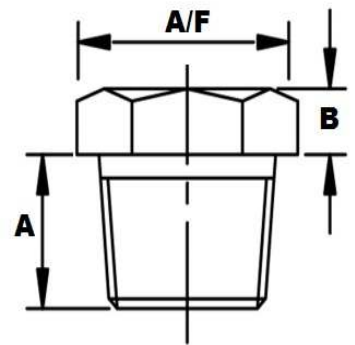

## NPT 3000LB Hexagon Plug

Part Number	Nominal Pipe Size	Rating	A/F	A	B	Weight Kg/Pce
006NPT3KHP	1/8"	3000 PSI	11	10	7	0.013
008NPT3KHP	1/4"	3000 PSI	16	15	7	0.020
010NPT3KHP	3/8"	3000 PSI	18	16	8	0.030
015NPT3KHP	1/2"	3000 PSI	22	19	8	0.070
020NPT3KHP	3/4"	3000 PSI	27	20	10	0.120
025NPT3KHP	1"	3000 PSI	35	25	10	0.220
032NPT3KHP	1 1/4"	3000 PSI	45	26	14	0.420
040NPT3KHP	1 1/2"	3000 PSI	51	26	16	0.600
050NPT3KHP	2"	3000 PSI	64	27	17	0.980

\*Grade 316

\*Male NPT Threads

\*Dimensions to ANSI B16.11/BS3799

\*Dimensions in MM

\*Dimensions are for guidance only – Please call to confirm if critical!