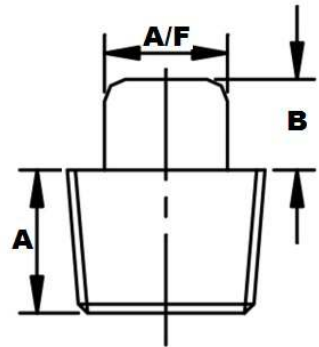

NPT 3000LB Square Plug

| Part Number | Nominal Pipe Size | Rating | A/F | A | B | Weight Kg/Pce |
|-------------|-------------------|----------|-----|----|----|---------------|
| 006NPT3KSP | 1/8" | 3000 PSI | 7 | 10 | 6 | 0.015 |
| 008NPT3KSP | 1/4" | 3000 PSI | 10 | 11 | 6 | 0.020 |
| 010NPT3KSP | 3/8" | 3000 PSI | 11 | 13 | 8 | 0.030 |
| 015NPT3KSP | 1/2" | 3000 PSI | 14 | 14 | 10 | 0.060 |
| 020NPT3KSP | 3/4" | 3000 PSI | 16 | 16 | 11 | 0.090 |
| 025NPT3KSP | 1" | 3000 PSI | 21 | 19 | 13 | 0.160 |
| 032NPT3KSP | 1 1/4" | 3000 PSI | 24 | 21 | 14 | 0.320 |
| 040NPT3KSP | 1 1/2" | 3000 PSI | 29 | 21 | 16 | 0.440 |
| 050NPT3KSP | 2" | 3000 PSI | 33 | 22 | 18 | 0.730 |

*Grade 316

*Male NPT Threads

*Dimensions to ANSI B16.11/BS3799

*Dimensions in MM

*Dimensions are for guidance only – Please call to confirm if critical!